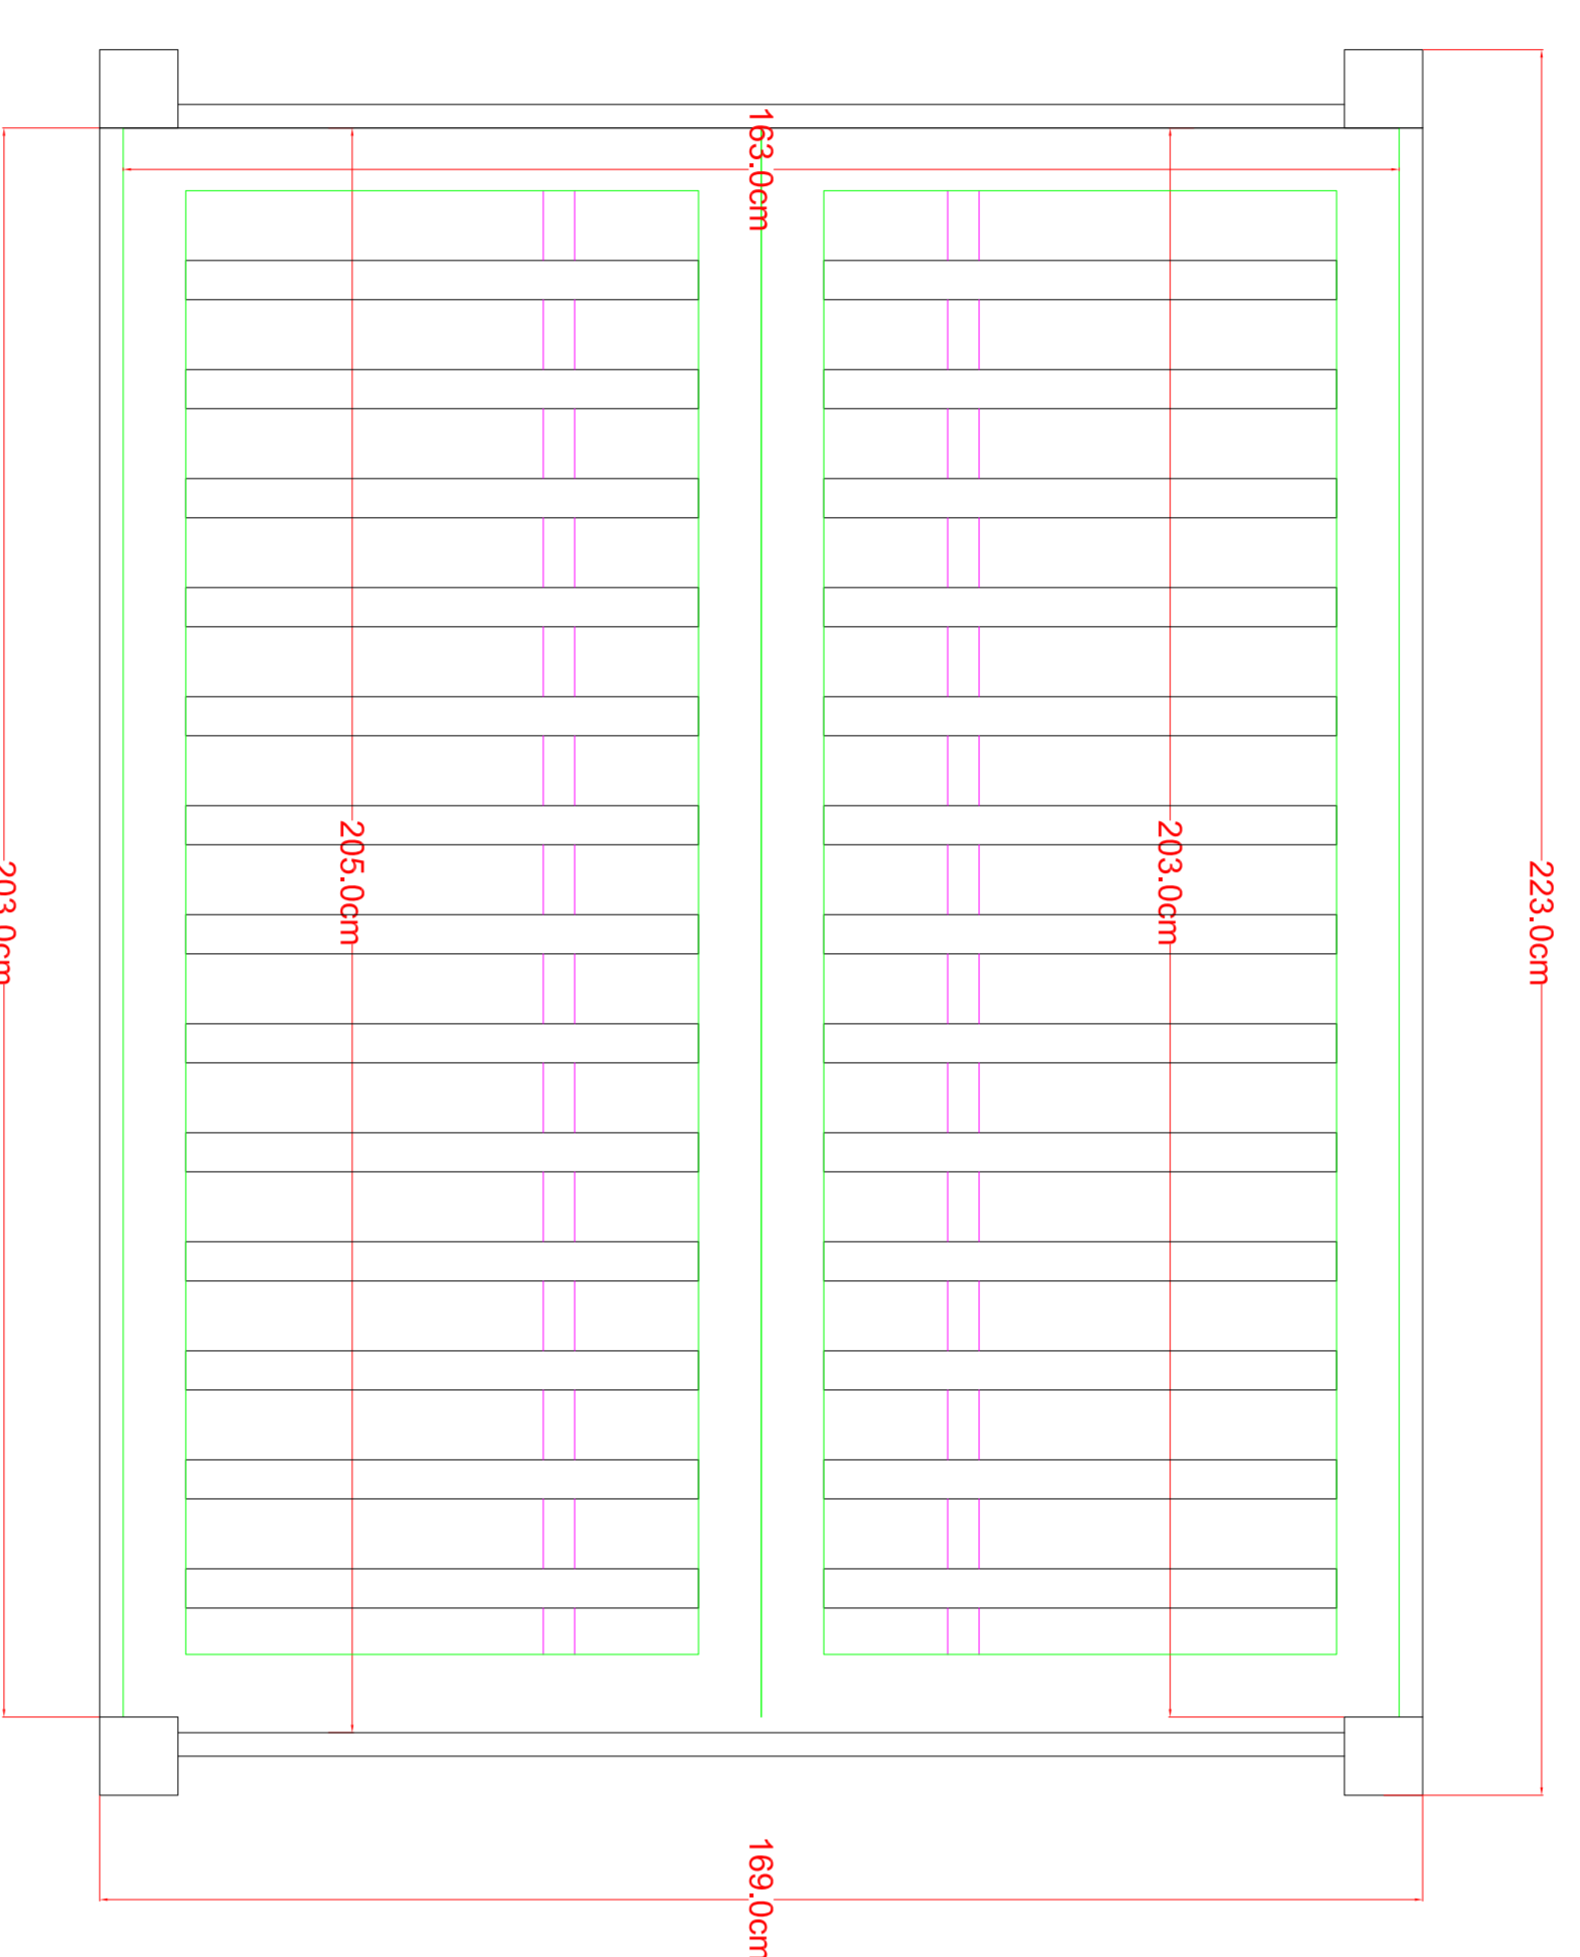

NAME :
PETERS SIDES BED

FINISH :

QUANTITY
2 PCS

DRAWINGS BY :
ZA

NAME :
PETERS BED

ITEM :

FABRIC :

FINISH :

QUANTITY
1 PC

MATRRESS
160 X 200 CM

DRAWINGS BY :
ZA