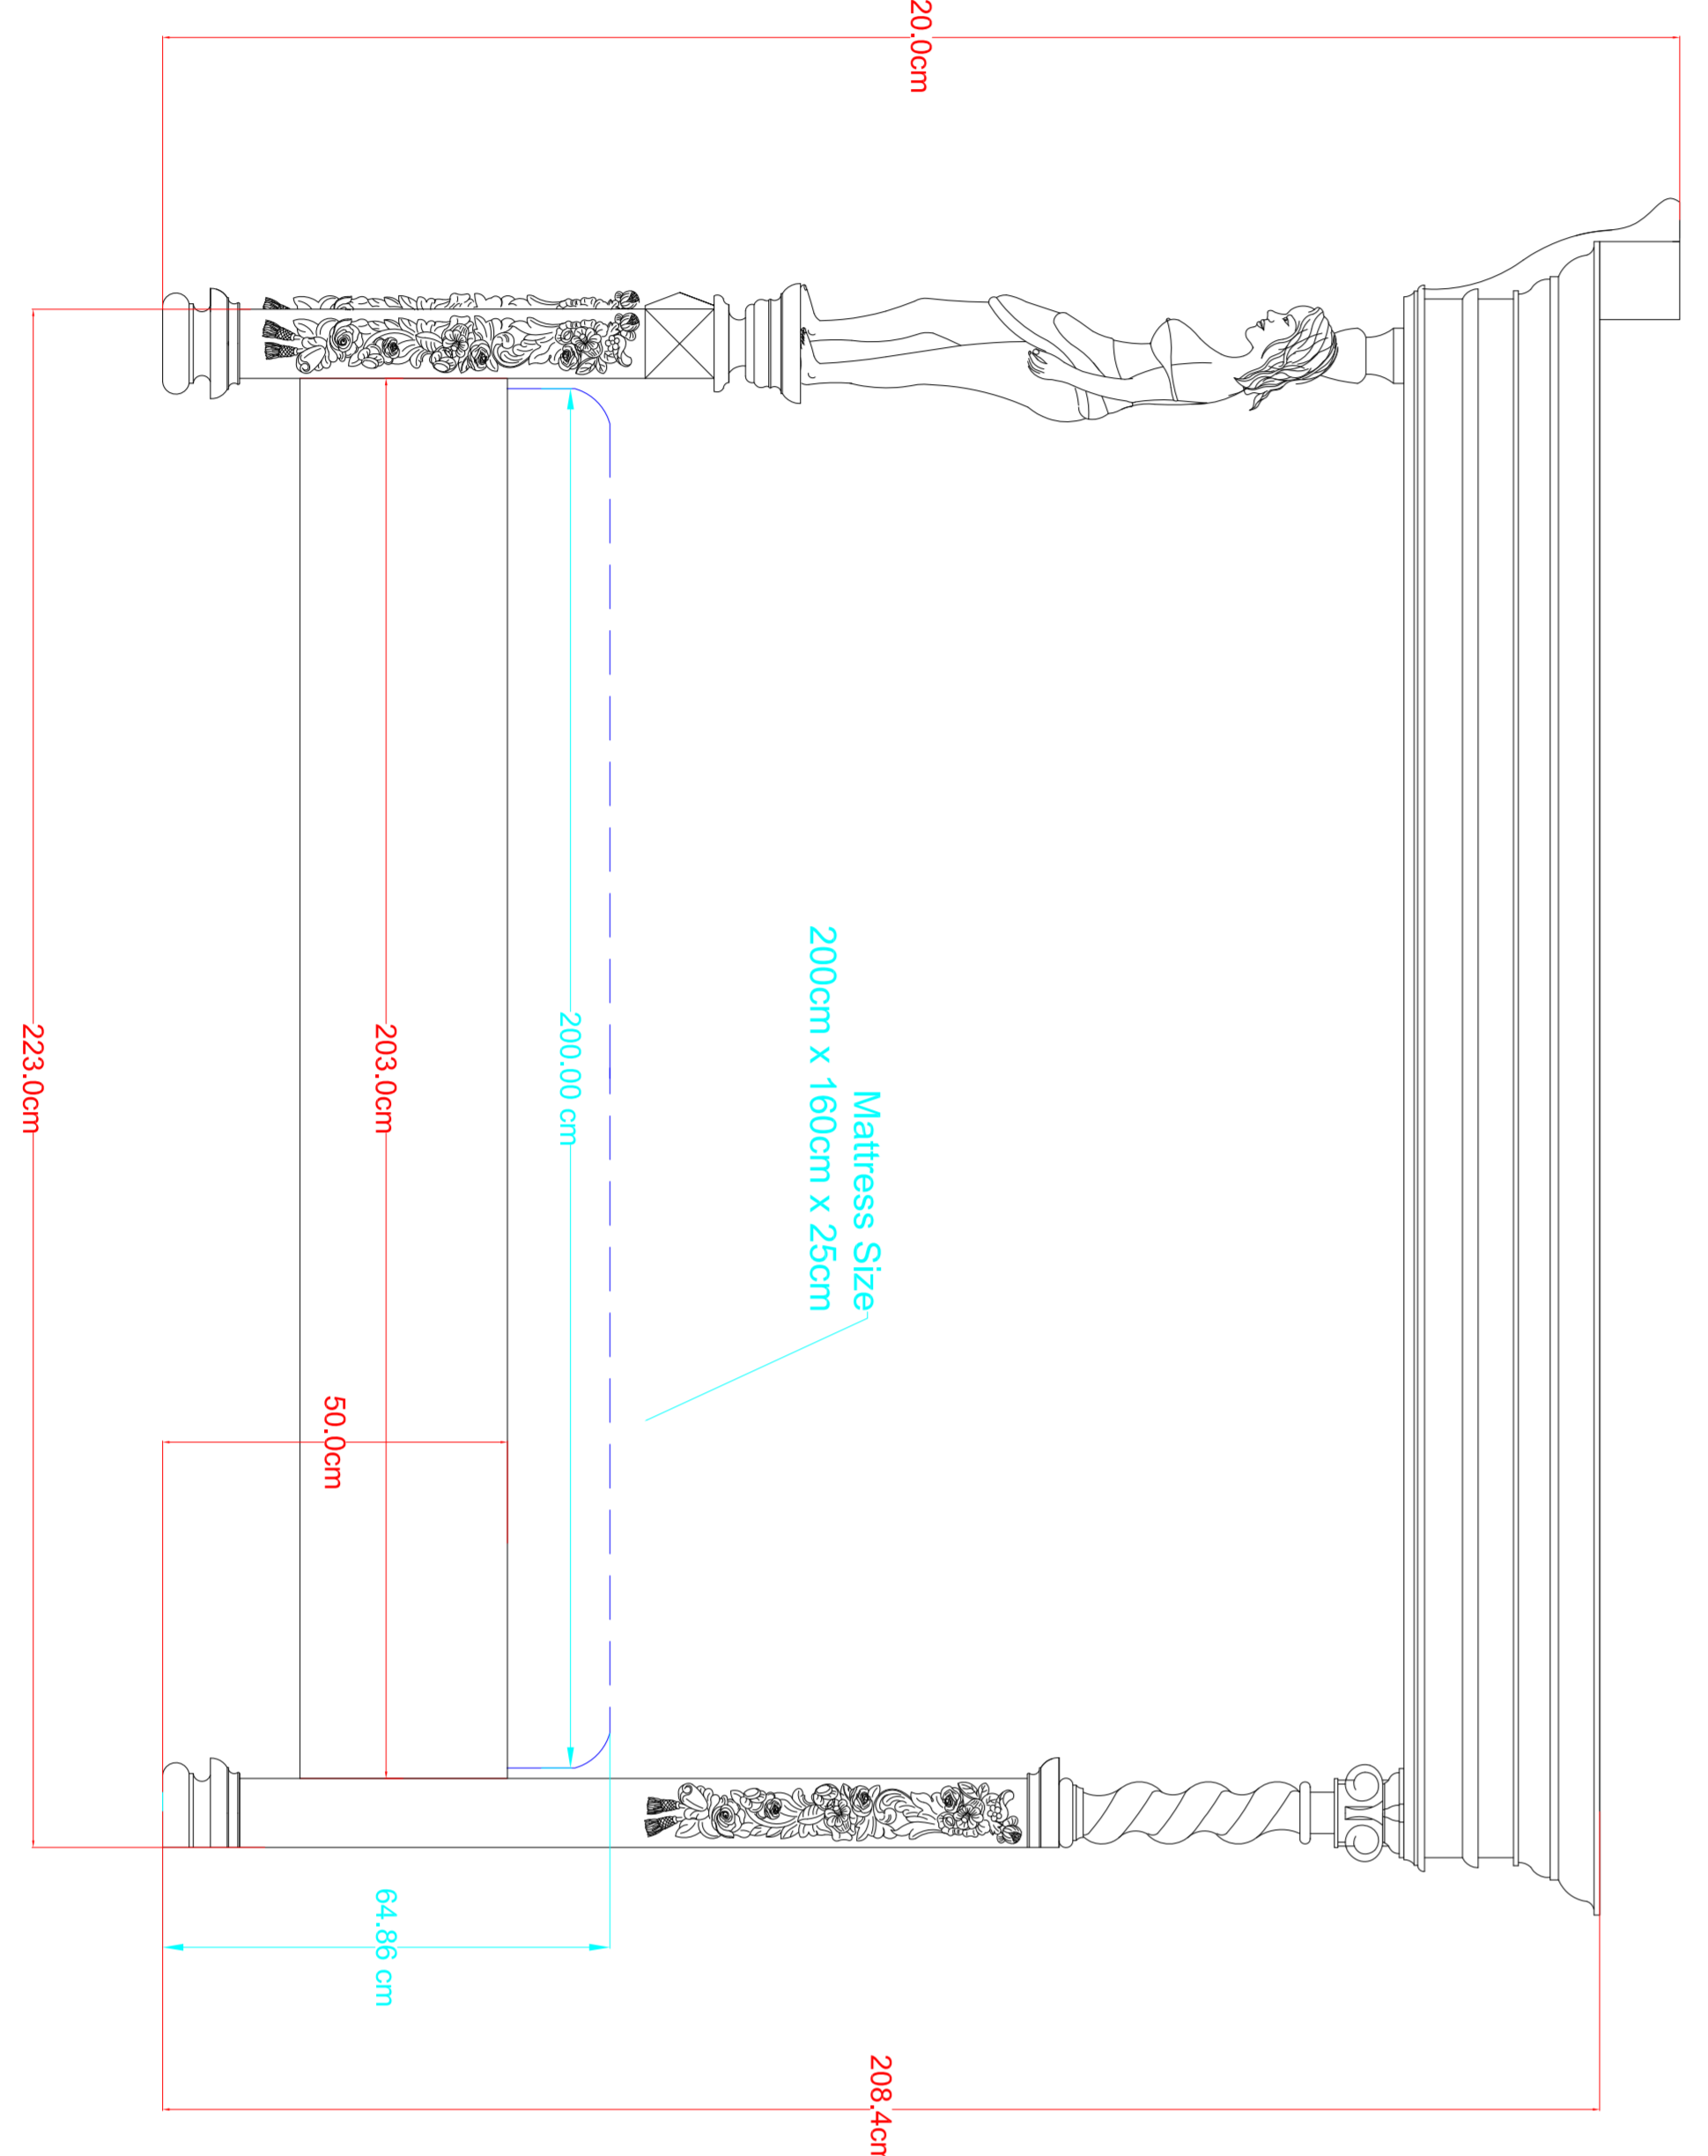

NAME :
PETERS SIDES BED

FINISH :

QUANTITY
2 PCS

DRAWINGS BY :
ZA

NAME :
PETERS BED

ITEM :

FABRIC :

FINISH :

QUANTITY
1 PC

MATRRESS
160 X 200 CM

DRAWINGS BY :
ZA