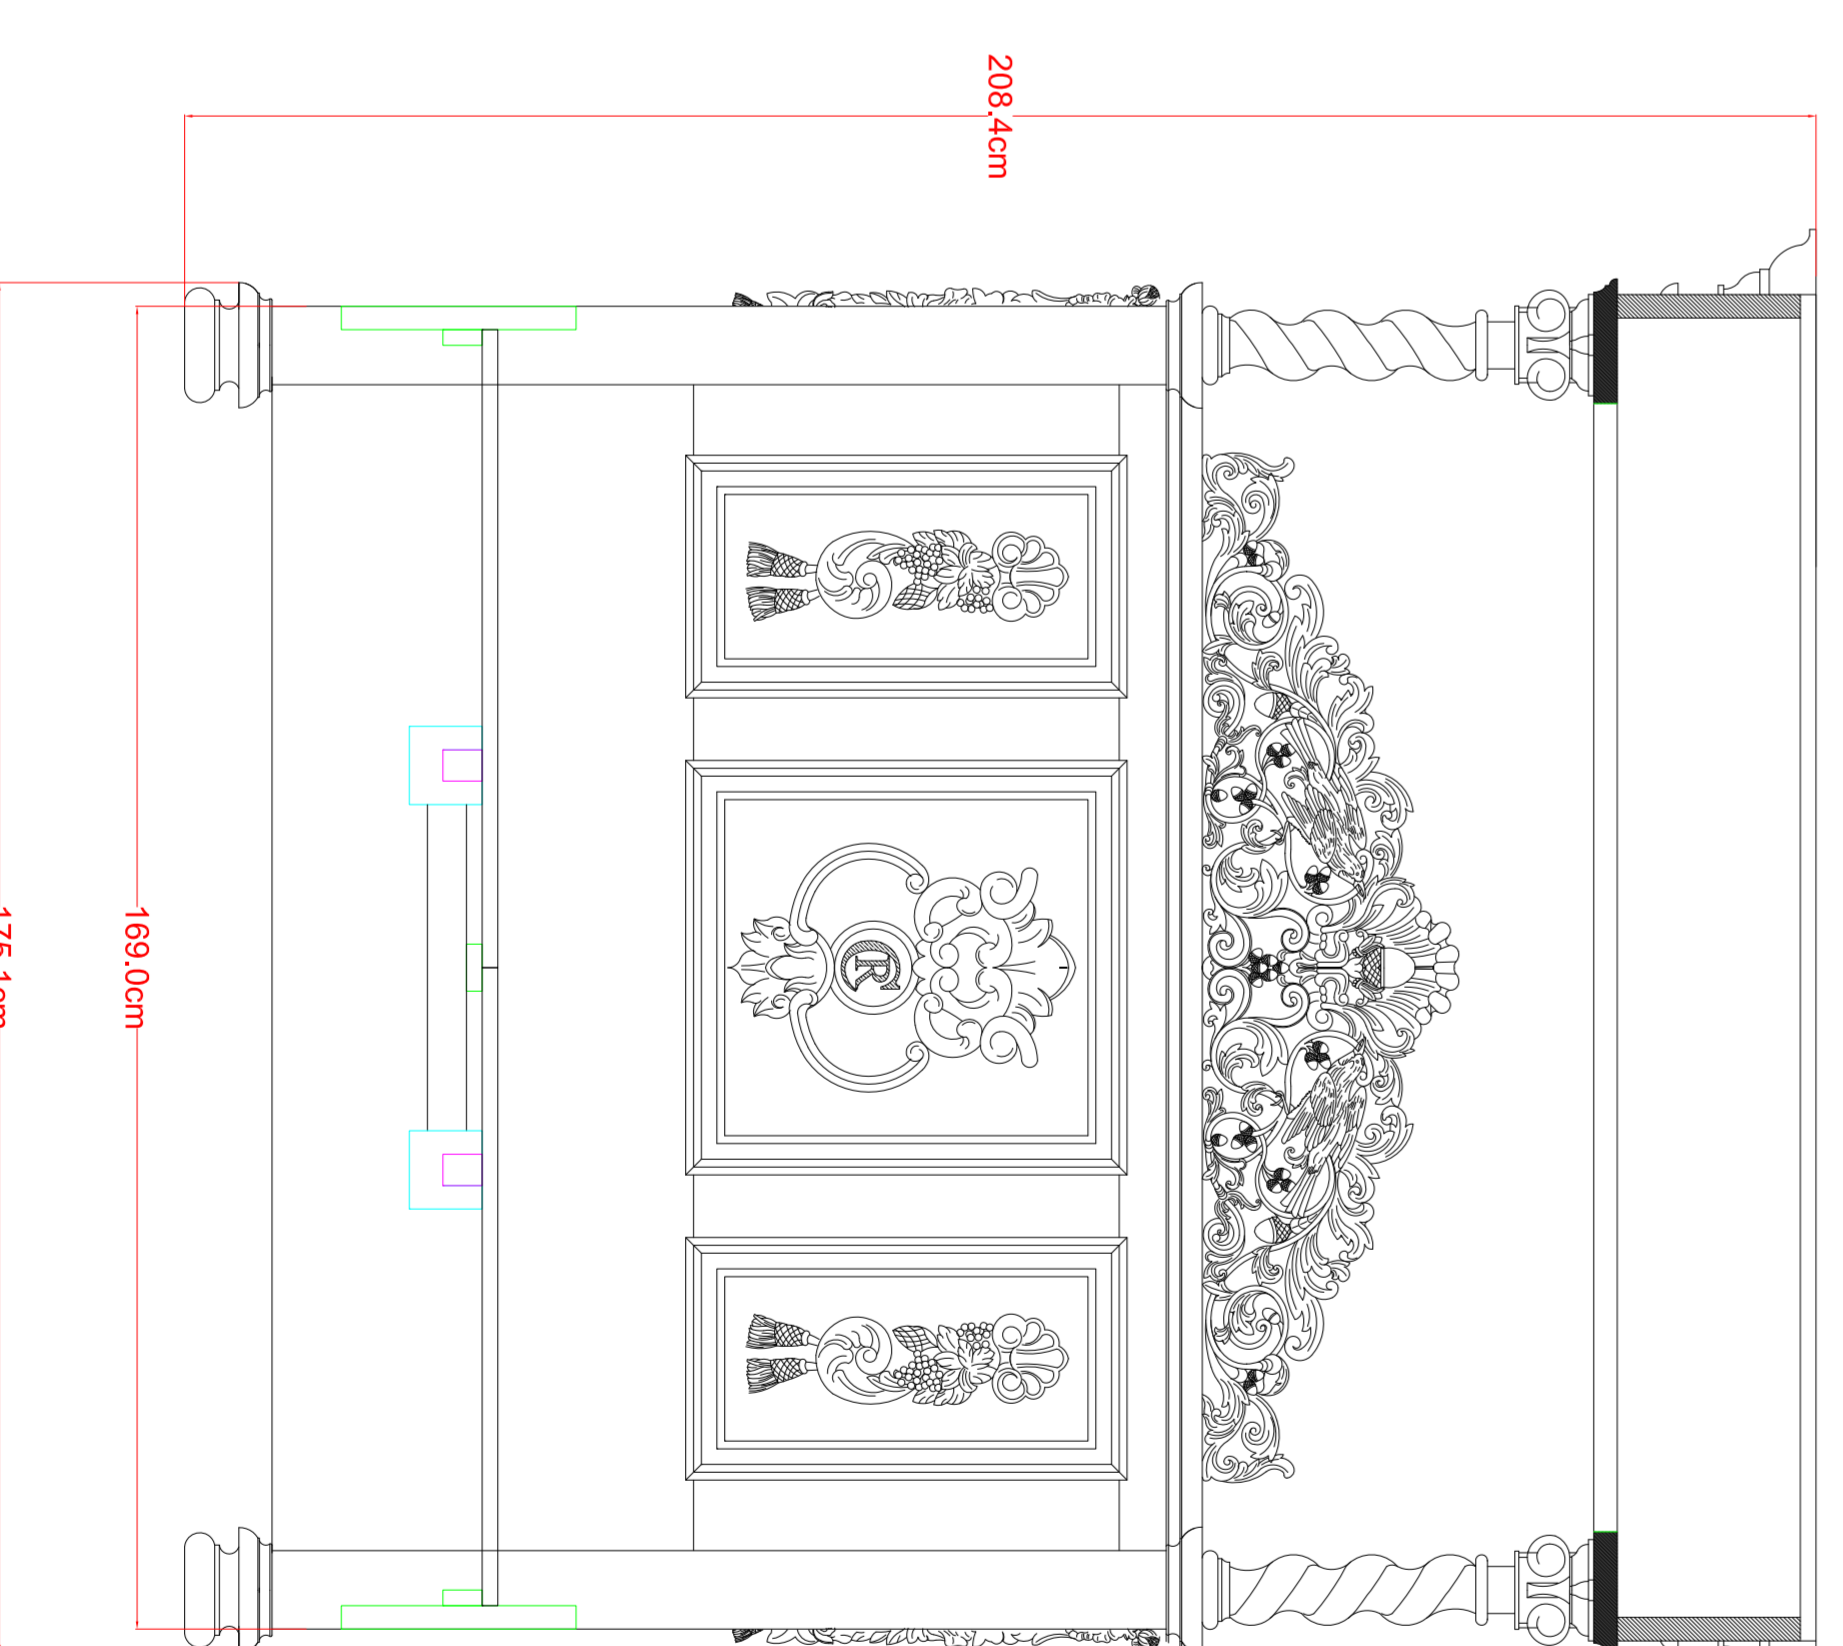

NAME :
PETERS SIDES BED

FINISH :

QUANTITY
2 PCS

DRAWINGS BY :
ZA

NAME :
PETERS BED

ITEM :

FABRIC :

FINISH :

QUANTITY
1 PC

MATRRESS
160 X 200 CM

DRAWINGS BY :
ZA