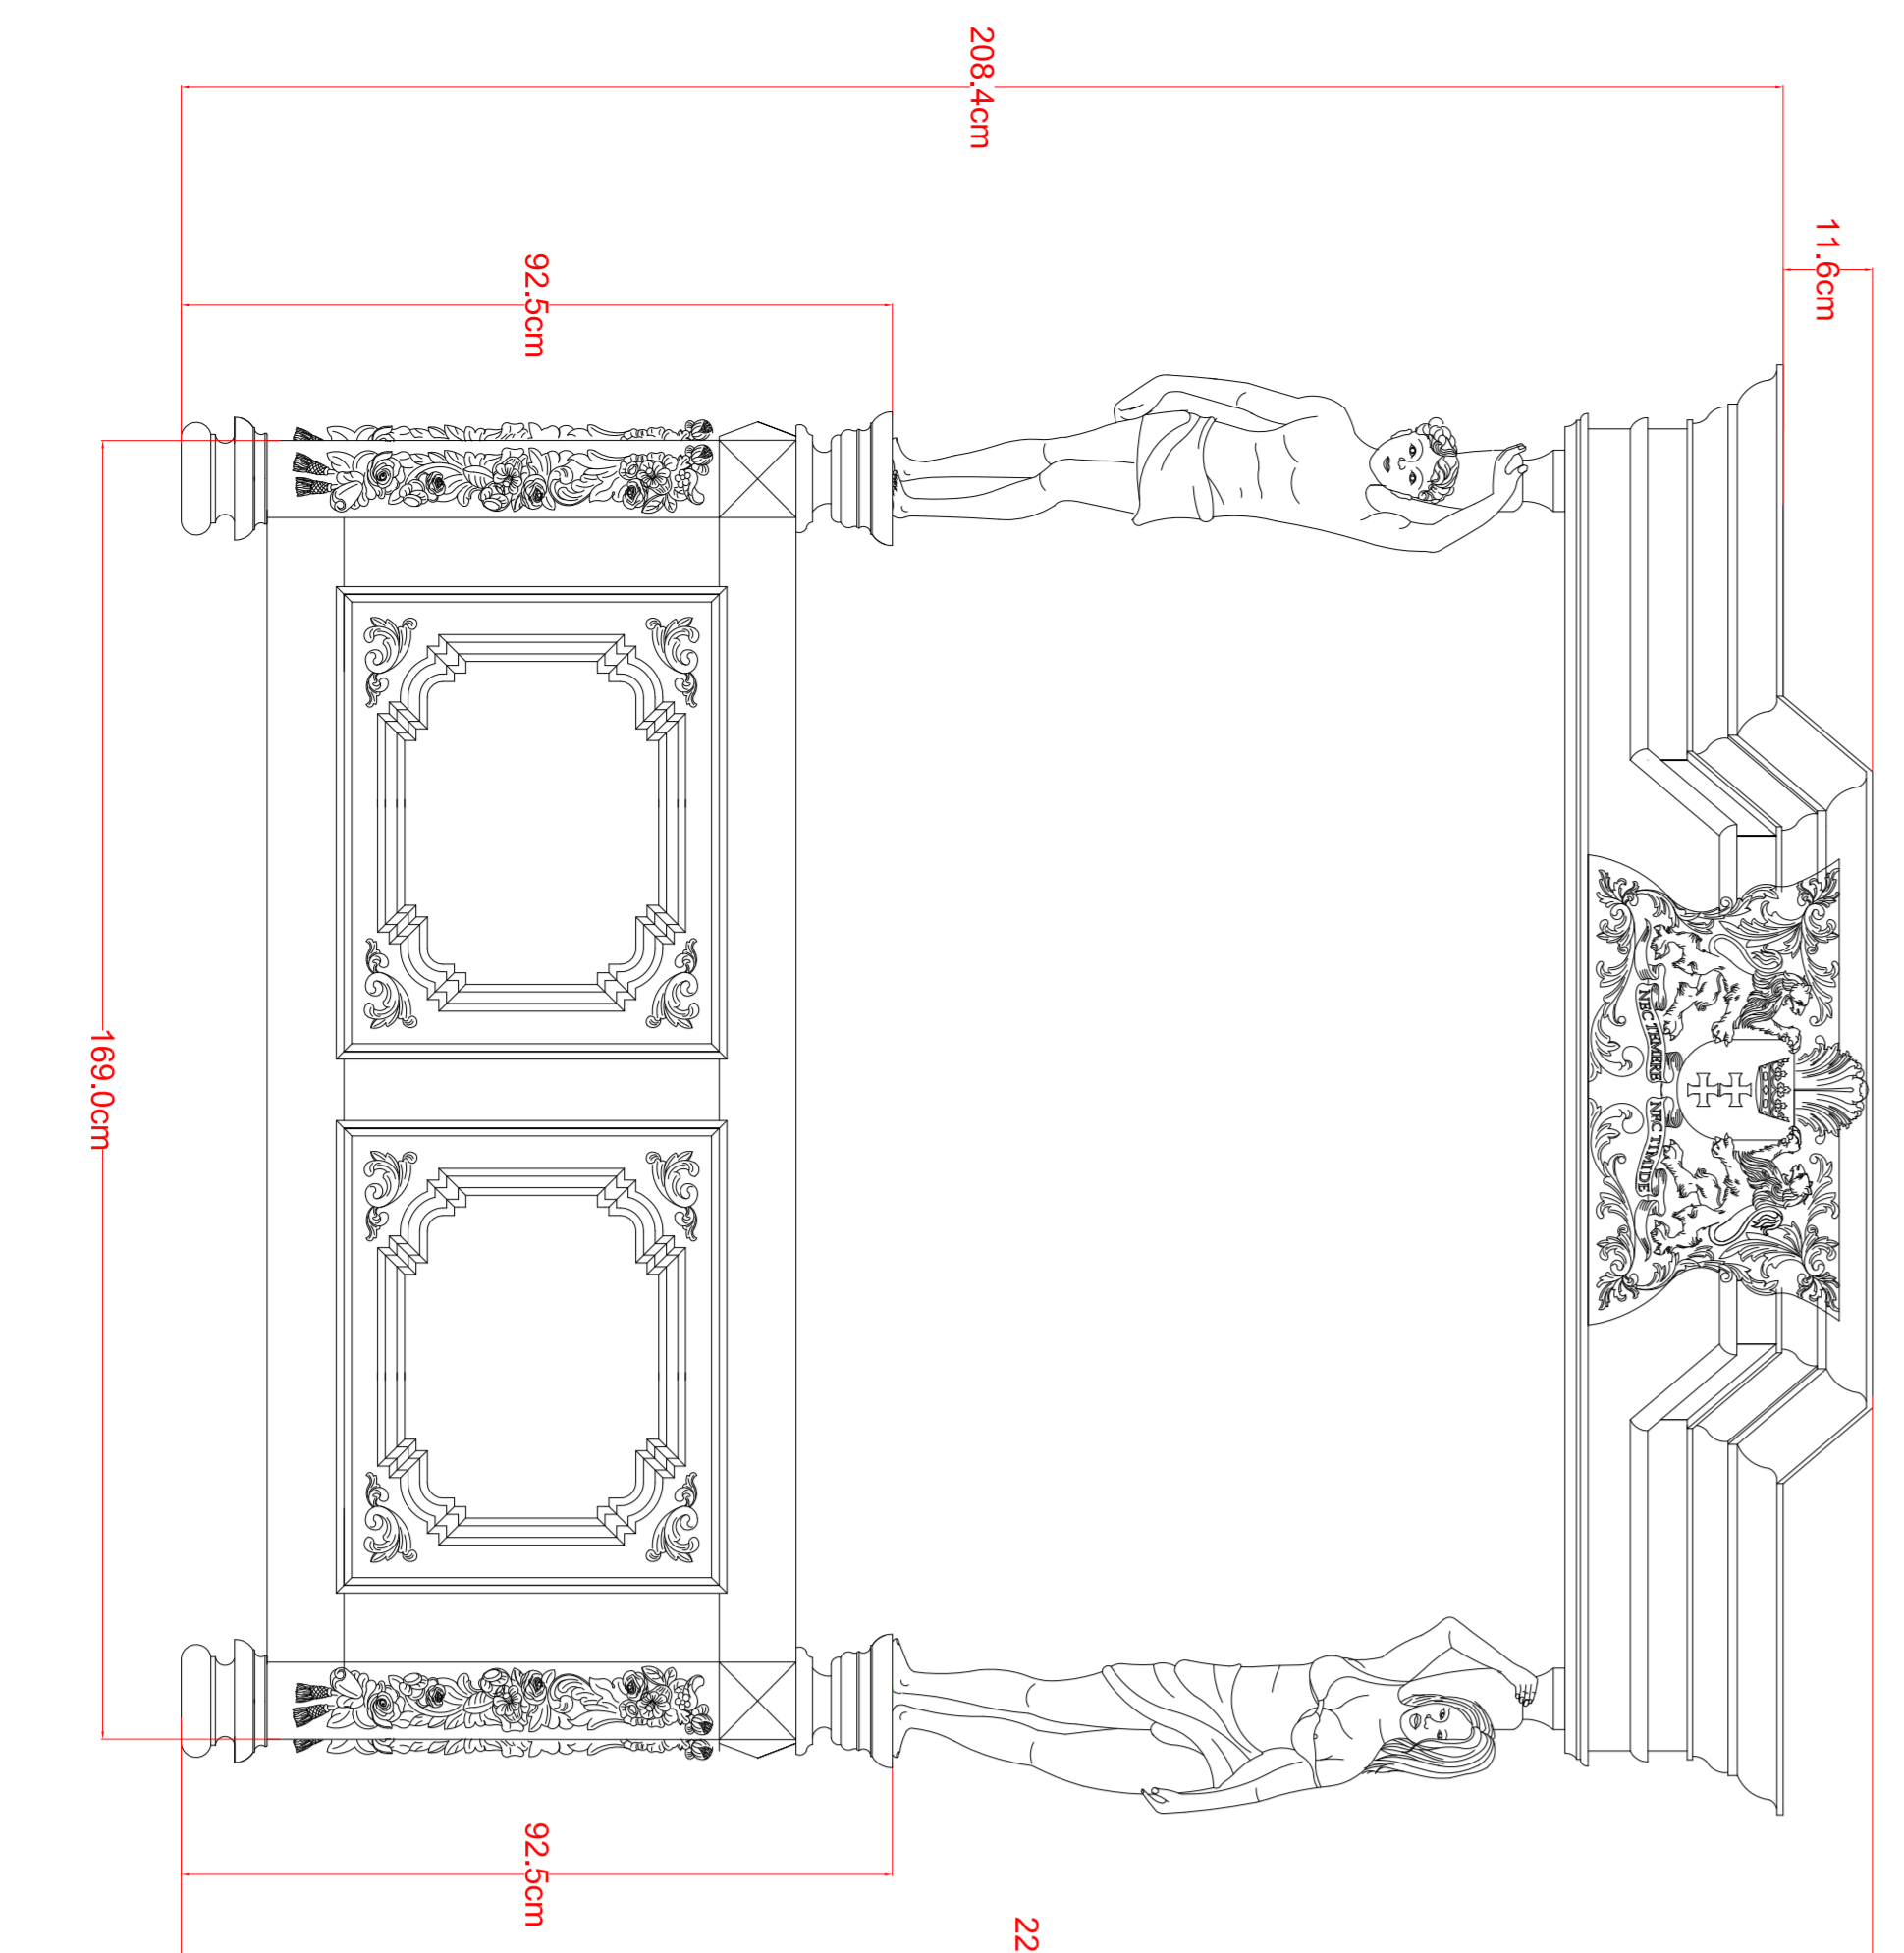

NAME :
PETERS SIDES BED

FINISH :

QUANTITY
2 PCS

DRAWINGS BY :
ZA

NAME :
PETERS BED

ITEM :

FABRIC :

FINISH :

QUANTITY
1 PC

MATRRESS
160 X 200 CM

DRAWINGS BY :
ZA